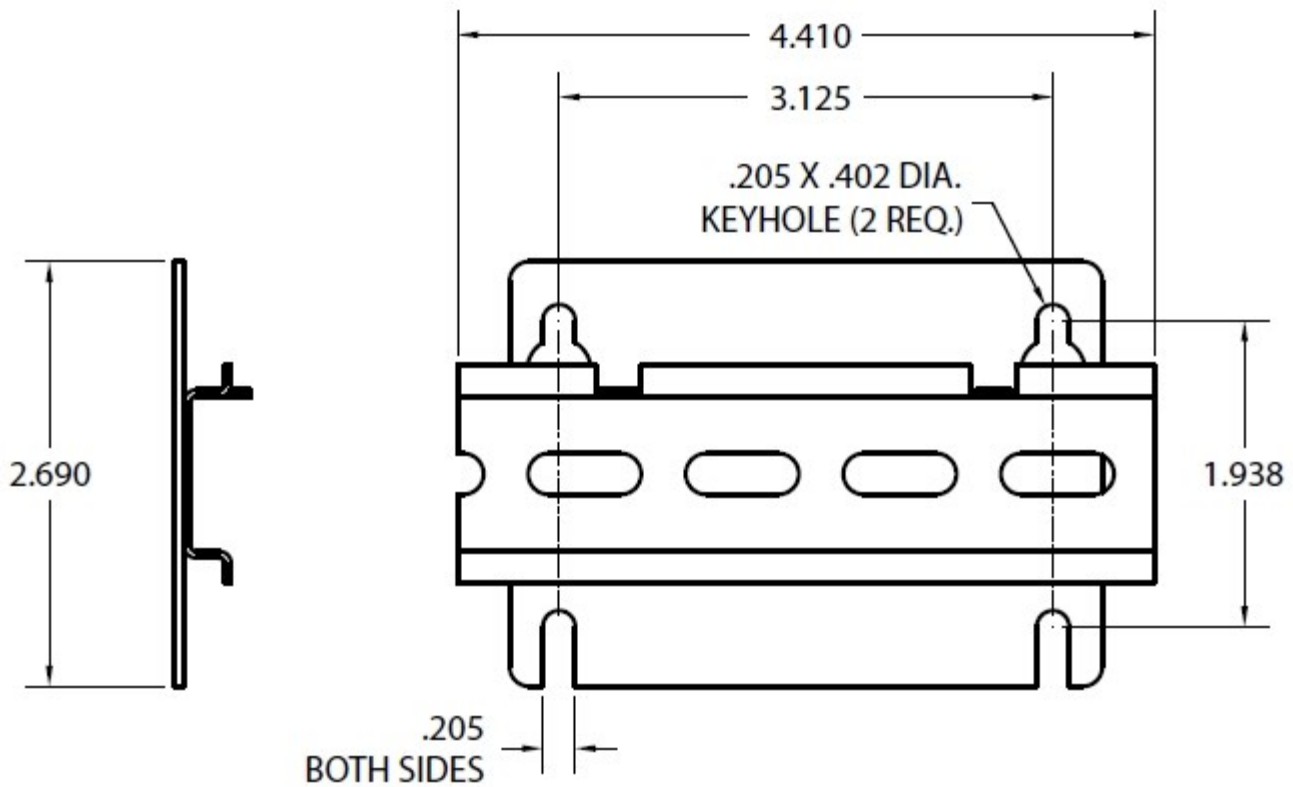

## MDI PM1544 Retrofit Bracket

For direct replacement of mercury displacement relay with rail-mount solid state relay.

Uses same mounting holes.

Bracket adds 3/16" to depth.